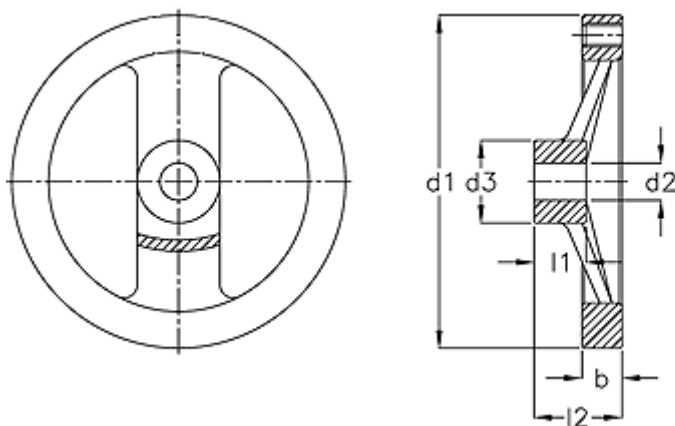

Data Sheet

Article number: 20343341

Description: E+G Handwheel
GN 322-250-K22-A

Measures

b	= 23.0
d1	= 250
d2 H7	= 22
d3	= 48
l1	= 28
l2	= 51